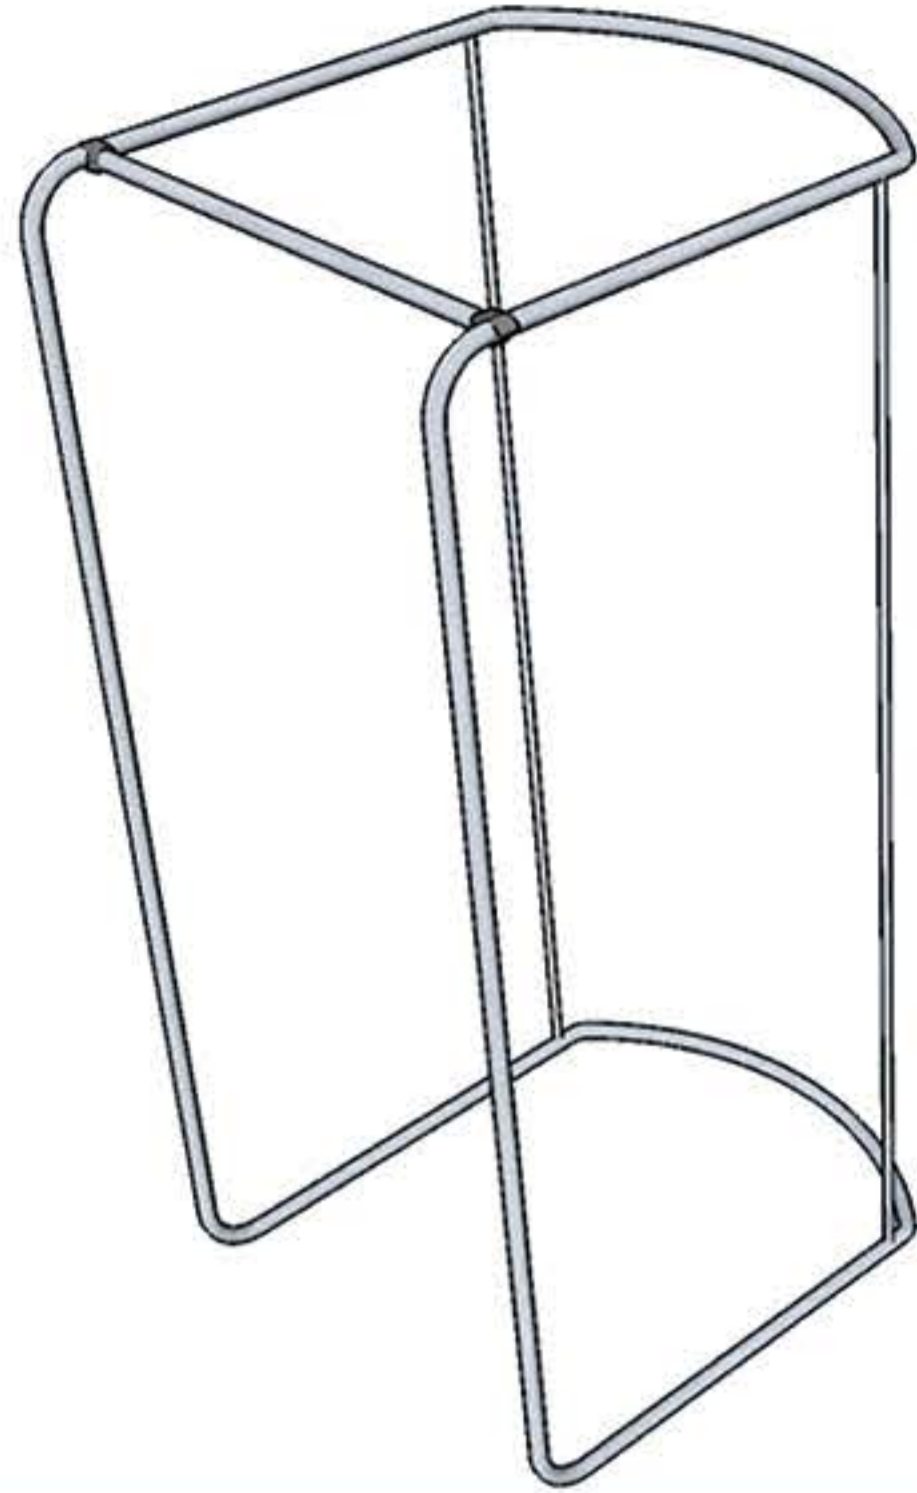

INSTRUCTION

Follow the label instructions to assemble the frame

If can't snap when dismantle the frame,Pls push the tube forwardly,then push again.

Optional accessories:

1.LED Light
M09H17
Voltage:100V~240V
CE Certified.Fit on all models.
White/Blue

2.Hard Case

Graphic Size :
1200mm x 2080mm 3200mm x 2280 mm