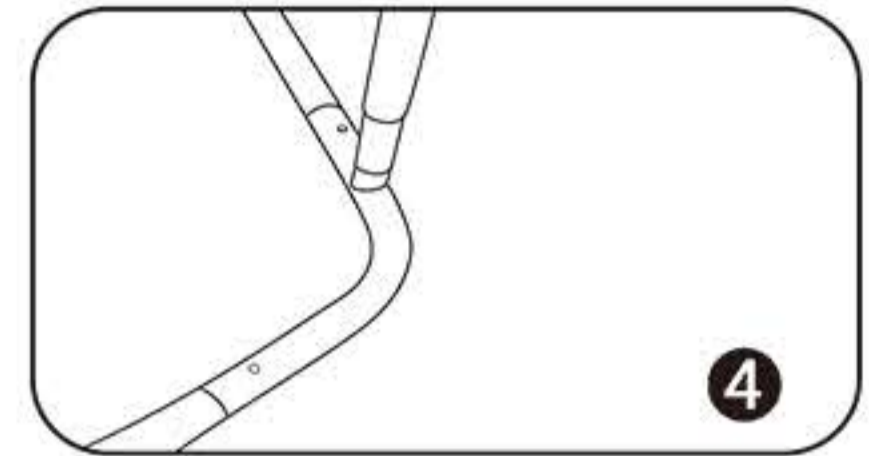

INSTRUCTION

Follow the label instructions to assemble the frame

If can't snap when dismantle the frame,Pls push the tube forwardly,then push again.

Optional accessories:

1.LED Light
M09H17
Voltage:100V~240V
CE Certified.Fit on all models.
White/Blue

2.Hard Case

Graphic Size :
1200mm x 2080mm 3200mm x 2280 mm