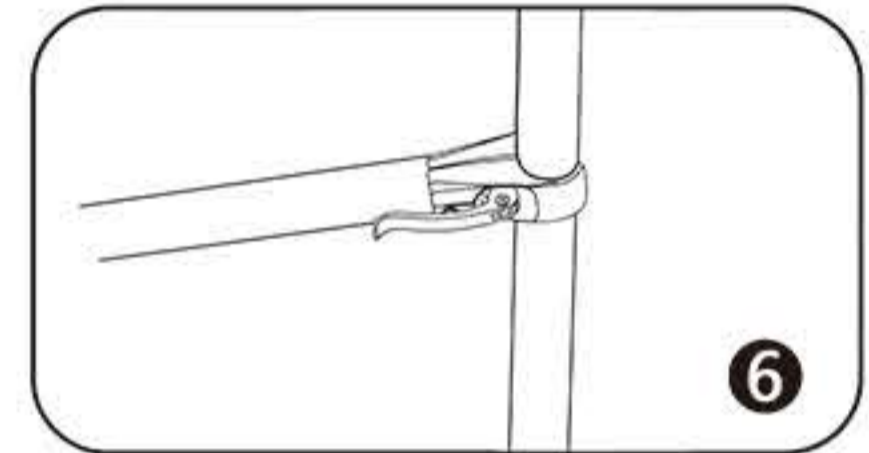

INSTRUCTION

Follow the label instructions to assemble the frame

If can't snap when dismantle the frame,Pls push the tube forwardly,then push again.

Optional accessories:

1.LED Light
M09H17
Voltage:100V~240V
CE Certified.Fit on all models.
White/Blue

2.Hard Case

Graphic Size :
1200mm x 2080mm 3200mm x 2280 mm