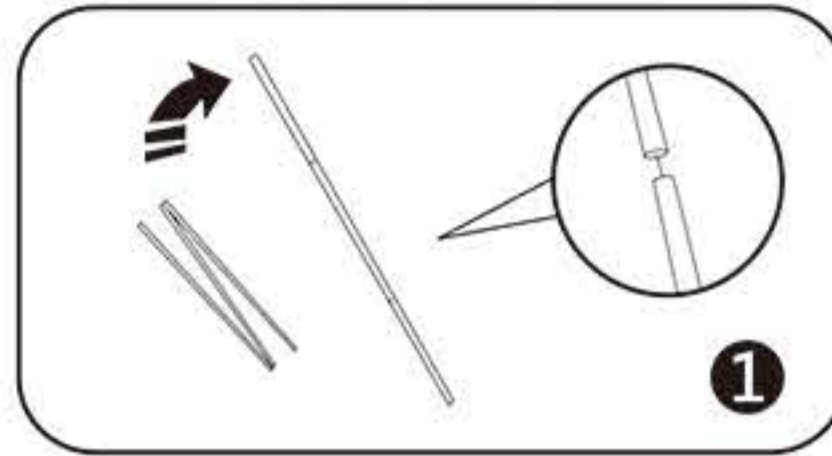

INSTRUCTION

Follow the label instructions to assemble the frame

If can't snap when dismantle the frame,Pls push the tube forwardly,then push again.

Optional accessories:

1.LED Light
M09H17
Voltage:100V~240V
CE Certified.Fit on all models.
White/Blue

2.Hard Case

Graphic Size :
1200mm x 2080mm 3200mm x 2280 mm