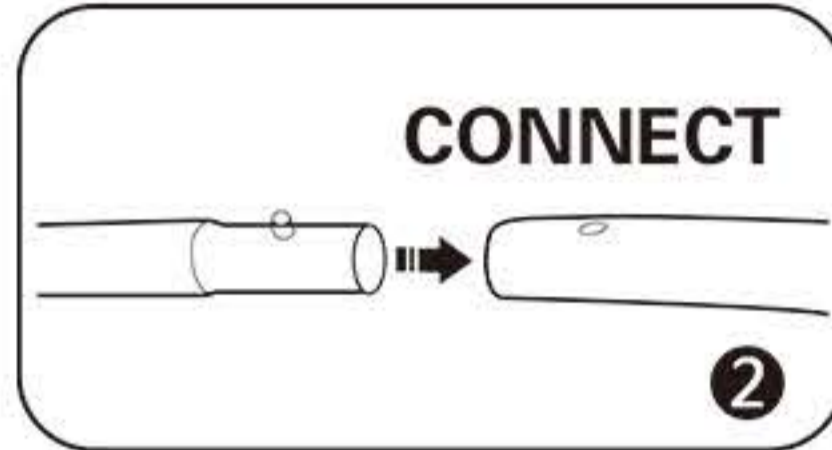

INSTRUCTION

Follow the label instructions to assemble the frame

If can't snap when dismantle the frame,Pls push the tube forwardly,then push again.

Optional accessories:

1.LED Light
M09H17
Voltage:100V~240V
CE Certified.Fit on all models.
White/Blue

2.Hard Case

Graphic Size :
1200mm x 2080mm 3200mm x 2280 mm