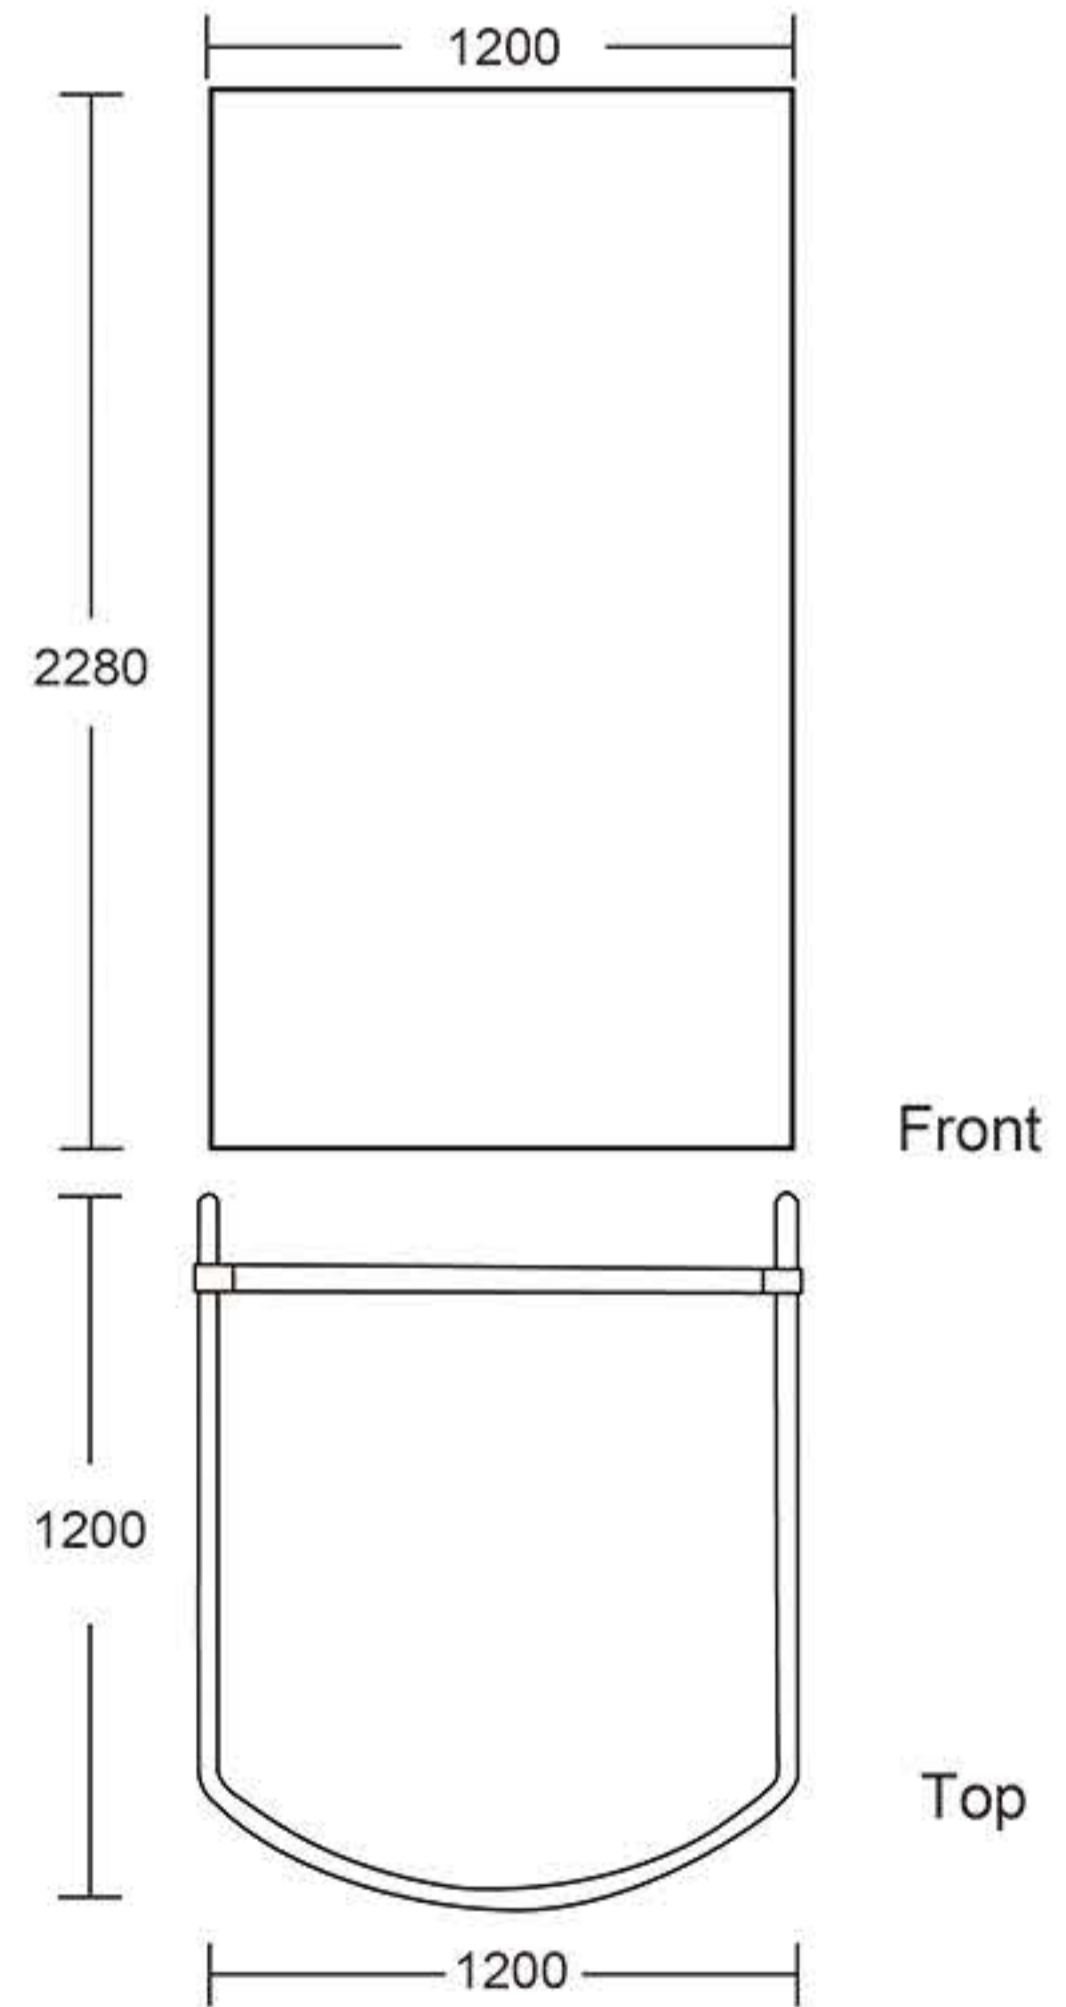

INSTRUCTION

Follow the label instructions to assemble the frame

If can't snap when dismantle the frame,Pls push the tube forwardly,then push again.

Optional accessories:

1.LED Light
M09H17
Voltage:100V~240V
CE Certified.Fit on all models.
White/Blue

2.Hard Case

Graphic Size :
1200mm x 2080mm 3200mm x 2280 mm