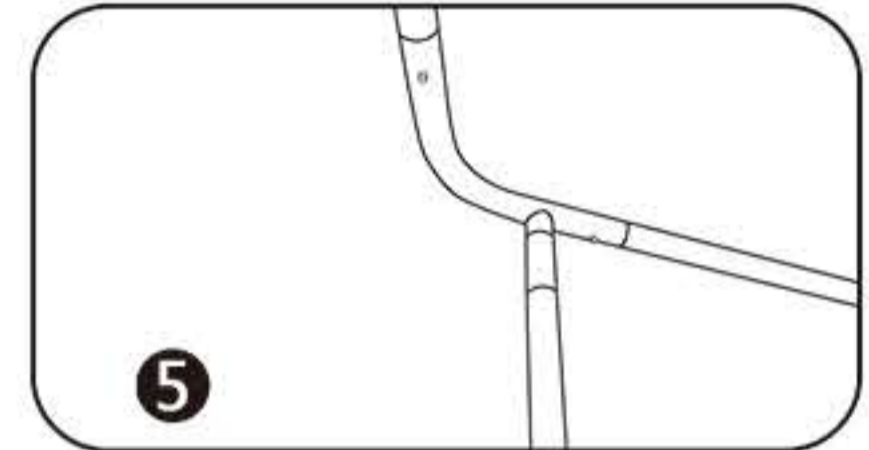

INSTRUCTION

Follow the label instructions to assemble the frame

If can't snap when dismantle the frame,Pls push the tube forwardly,then push again.

Optional accessories:

1.LED Light
M09H17
Voltage:100V~240V
CE Certified.Fit on all models.
White/Blue

2.Hard Case

Graphic Size :
1200mm x 2080mm 3200mm x 2280 mm