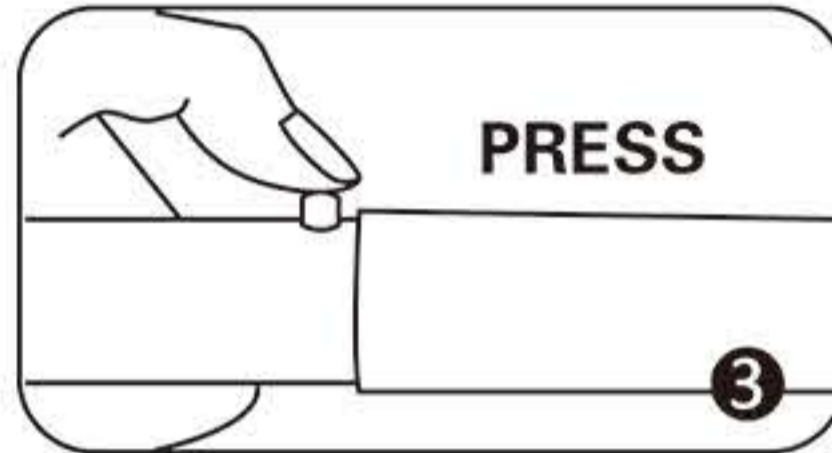

INSTRUCTION

Follow the label instructions to assemble the frame

If can't snap when dismantle the frame,Pls push the tube forwardly,then push again.

Optional accessories:

1.LED Light
M09H17
Voltage:100V~240V
CE Certified.Fit on all models.
White/Blue

2.Hard Case

Graphic Size :
1200mm x 2080mm 3200mm x 2280 mm