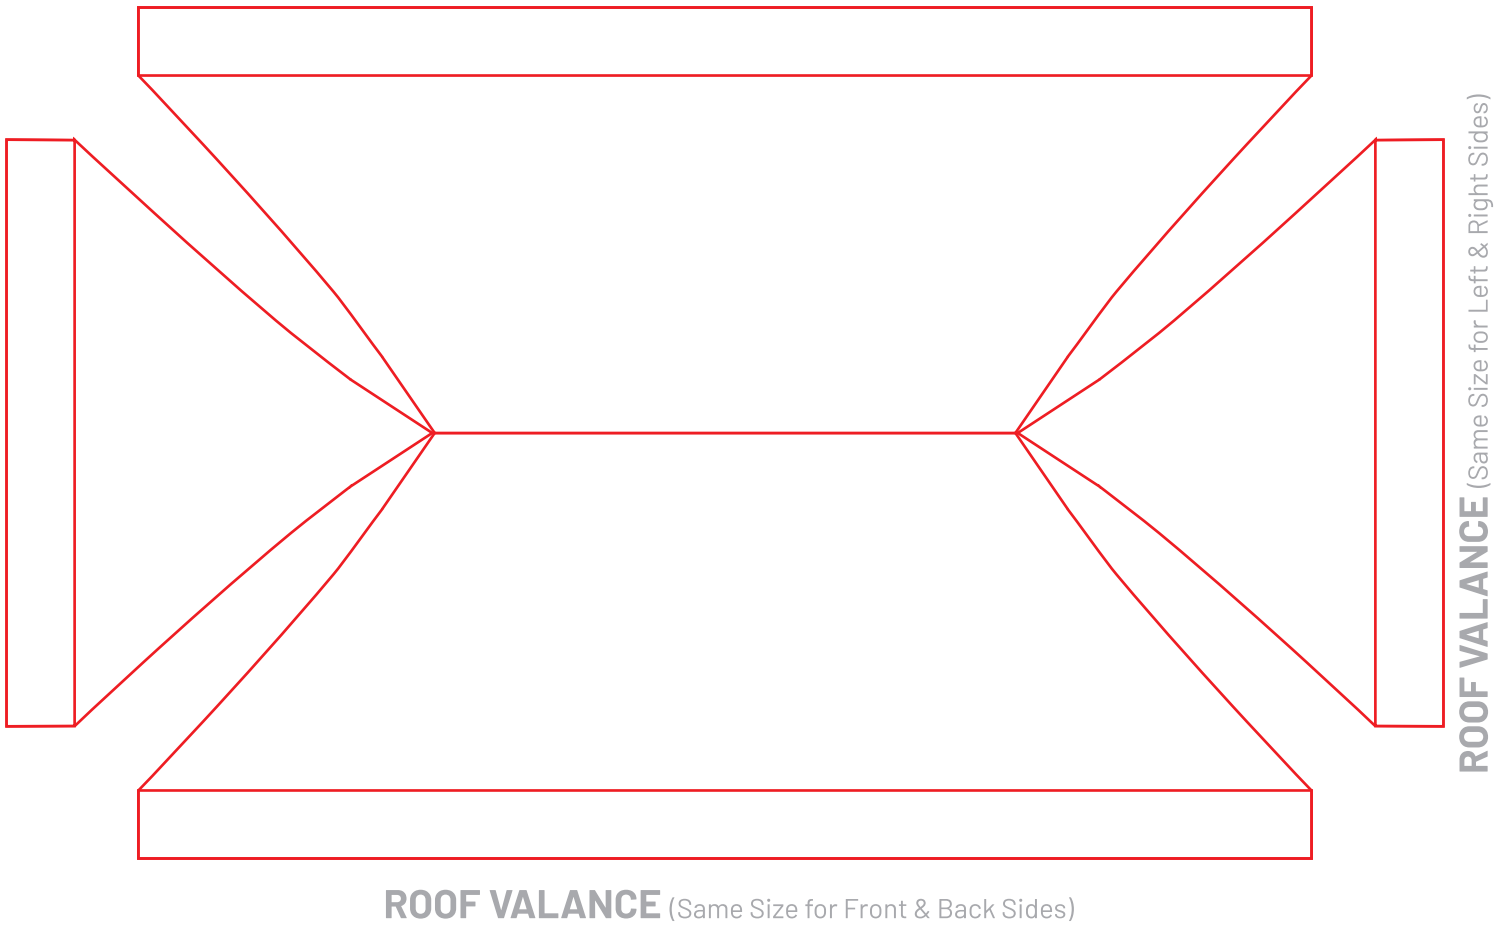

SKETCH SHEET

10FT X 20FT TENT CONOPY

Please draw desire layout as per your requirement. Our designer will create design accordingly.

SKETCH SHEET

2 X 10FT HALF WALLS

*If your package is a single sided graphics option then do sketch on two rectangles only.

LEFT SIDE HALF WALL (PRINTED INSIDE)

LEFT SIDE HALF WALL (PRINTED OUTSIDE)

RIGHT HALF WALL (PRINTED INSIDE)

RIGHT HALF WALL (PRINTED OUTSIDE)

Please draw desire layout as per your requirement. Our designer will create design accordingly.

SKETCH SHEET

VERTICAL POP UP BANNER (MEDIUM)

*If your artwork is same for both sides then do sketch on one shape only.

FRONT SIDE

BACK SIDE

Please draw desire layout as per your requirement. Our designer will create design accordingly.